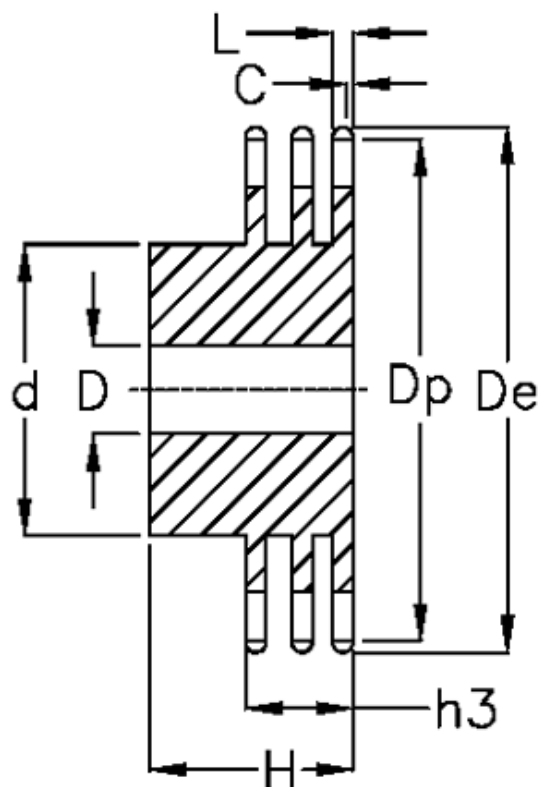

Data Sheet

Article number: 616013005020

Description: Sprocket 08 B-3 Z=20 triplex
predrilled

Measures

C	= 1.3
d	= 66
D	= $16 \pm 0,5$
De	= 85.8
Dp	= 81.19

For chain size = 1/2" x 5/16"

For chain type = 08 B-3

H	= 50
---	------

h3	= 34.9
----	--------

L	= 7
---	-----

Number of teeth	= 20
-----------------	------